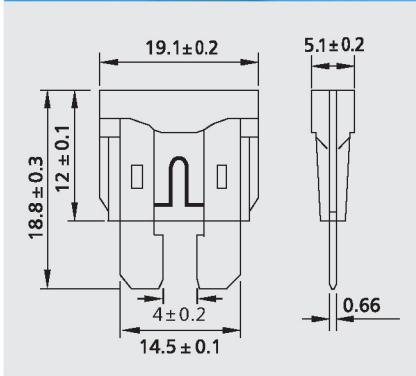

测试标准:
Testing Standard:
UL275A

工作温度:
Operating Temperature:
-55°C ~ +125°C

材料:
Materials:
Plastic crust:plastic
Zinc piece:zinc

Time-Current Characteristics
电流-时间曲线图

电气特性: Electrical Characteristics

额定电流的% % of Ampere Rating	熔断时间 Opening Time
110%	100 hours Min(大于100小时)
135%	750 ms~1800 s
200%	150 ms~5 s
350%	20 ms~0.5 s